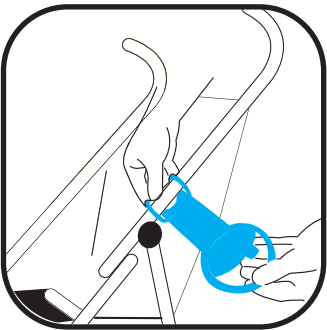

**FOR AGES 3 AND UP
POUR DES ÂGES 3 ET PLUS**

**NO TOOLS REQUIRED
SANS OUTILS REQUIS**

Great for older siblings or kids that do not want to sit in the stroller-while at the same time keeping them close!