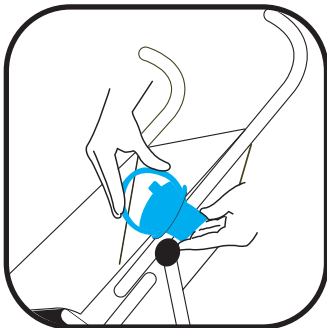

**FOR AGES 3 AND UP
POUR DES ÂGES 3 ET PLUS**

**NO TOOLS REQUIRED
SANS OUTILS REQUIS**

Great for older siblings or kids that do not want to sit in the stroller-while at the same time keeping them close!